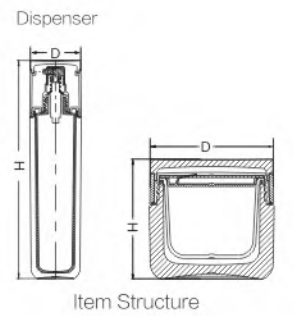

HJ-702

	Capacity	120g
	Highly	57mm
	Discharge	68mm
	Printable height	30mm

Skincare Packaging

护肤类包装

JG/QN Series

圆形膏霜瓶
圆形弧底乳液瓶/40ml滴管瓶

Item	Capacity	Height(h)	Diameter(d)	Material				
				Top Lid	Bottom Lid	Collar	Bottle	Inner Bottle
Lotion Bottle								
QN-60	60ml	143	45.5	Acrylic	ABS	ABS	Acrylic	PP
QN-100	100ml	194	45.5					
QO-40	40ml	112	44			/		
Cream Jar				Top Cap	Bottom Cap	Inner Cap	Disc	Outer Cap/Jar
JG-20	20g	49	55	Acrylic	ABS	PP	PE	Acrylic
JG-50	50g	63.5	66					