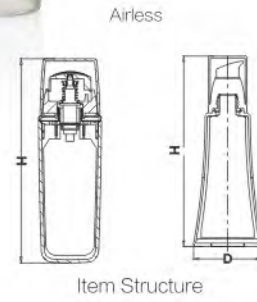

RP/RQ Series

BB霜真空瓶
软管真空瓶

Item	Capacity	Height(h)	Diameter(d)	Material			
				Lid	Inner Bottle	Collar	Bottle
Airless Bottle							
RP-35	35ml	138.5	43x33	Acrylic	PE	ABS	Acrylic
Airless Bottle							
RQ-30	30ml	143	34	Acrylic	PE	/	Acrylic

PC Series

圆形膏霜瓶

Item	Capacity	Height(h)	Diameter(d)	Material			
				Cap	Inner Cap/Jar	Disc	Jar
Cream Jar							
PC-5	5g	26	33	PP		/	
PC-15	15g	40.5	62.5				
PC-30	30g	48	62.5				
PC-50	50g	54	70	Acrylic	PP	PE	Acrylic
PC-100	100g	60	90				
PC-200	200g	87	90				

RO/S160 Series

定位真空瓶
PETG真空瓶

Item	Capacity	Height(h)	Diameter(d)	Material		
				Collar	Actuator	Bottle
Airless Bottle						
RO-15	15ml	107	26.5			
RO-30	30ml	114.5	33.5	ABS	PP	AS
RO-50	50ml	149	33.5			
Oval Deodorant Containers						
S160-15	15ml	90.5	30			
S160-30	30ml	106	30	PETG	PP	PETG

PE Series

方瓶系列

Item	Capacity	Height(h)	Diameter(d)	Material			
				Cap	Inner Cap/Jar	Disc	Jar
Cream Jar							
PE-5	5g	25.5	35.5x33	PP		/	
PE-15	15g	40.5	67x62.5				
PE-30	30g	48	67x62.5				
PE-50	50g	52.5	74.5x70.5	Acrylic	PP	PE	Acrylic
PE-100	100g	60	93x93