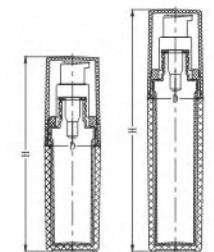

BB Series

PET瓶

Item Structure

Item	Capacity	Height(h)	Diameter(d)	Material
Airless Bottle				Bottle
BB-150	150ml	136	44	PET
BB-200	200ml	175	44	

BC Series

PET瓶

Item Structure

Item	Capacity	Height(h)	Diameter(d)	Material	
Airless Bottle				Lid	Bottle
BC-150	150ml	168	30.5x40.5	ABS	PET