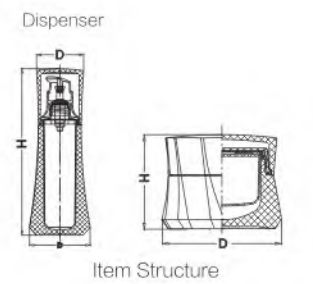

Item	Capacity	Height(h)	Diameter(d)	Material			
				Lid	Inner Bottle	Collar	Bottle
Lotion Bottle							
QK-50	50ml	153.5	56	Acrylic	PETG	ABS	Acrylic
Cream Jar							
				Lid	Inner Cap/Jar	Disc	Jar
PY-50	50g	60.5	78.5	Acrylic	PP	PE	Acrylic