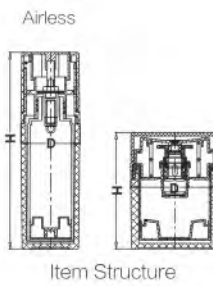

RD/RG Series

旋转真空瓶
挤压真空瓶

Item	Capacity	Height(h)	Diameter(d)	Material			
				Actuator	Inner Bottle	Shoulder/Collar	Bottle
Airless Bottle							
RD-15	15ml	92	37				
RD-30	30ml	121	37	PP	PP	ABS	Acrylic
RD-50	50ml	159	37				
Airless Bottle							
				Cap	Inner Bottle	Collar	Jar
RG-15	15g	59	55				
RG-30	30g	70	55	Acrylic	PP	ABS	Acrylic
RG-50	50g	74	63				

PR/RK/RJ Series

圆角方瓶
圆角方形真空瓶
方形旋转真空瓶

Item	Capacity	Height(h)	Diameter(d)	Material			
				Lid	Inner Bottle	Collar	Bottle
Airless Bottle							
RK-15	15ml	98	37x37				
RK-30	30ml	127	37x37	ABS	PP	ABS	Acrylic
RK-50	50ml	164	37x37				
Airless Bottle							
				Actuator	Inner Bottle	Shoulder/Collar	Bottle
RJ-15	15ml	96	37x37				
RJ-30	30ml	125	37x37	ABS	PP	ABS	Acrylic
RJ-50	50ml	163	37x37				
Cream Jar							
				Cap	Inner Cap/Jar	Disc	Jar
PR-5	5g	25	35x33				
PR-30	30g	44	61x61	ABS	PP	PE	Acrylic
PR-50	50g	49	70x70				

RN/RG Series

韩式真空瓶
翻盖挤压真空瓶

Item	Capacity	Height(h)	Diameter(d)	Material			
				Cap	Inner Bottle	Collar	Bottle
Airless Bottle							
RN-30	30ml	93	42	Acrylic	PP	ABS	Acrylic
RN-50	50ml	119	42				
Airless Bottle							
				Lid	Inner Bottle	Collar	Bottle
RG-15(A)	15g	69.5	53				
RG-30(A)	30g	81	54	ABS	PP	ABS	Acrylic

JC/RY/RZ Series

方形肩套膏霜瓶
方形肩套真空瓶

Item	Capacity	Height(h)	Diameter(d)	Material			
				Lid	Collar	Bottle	Actuator
Lotion Bottle							
RY-15	15ml	105	41				
RY-30	30ml	134	41	Acrylic	ABS	Acrylic	PP
RY-50	50ml	169	41				
RZ-40	40ml	142.5	35				
Cream Jar							
				Cap	Inner Cap/Jar	Disc	Outer Cap/Jar
JC-30	30g	52	56.5				
JC-50	50g	62.5	66	Acrylic	PP	PE	Acrylic