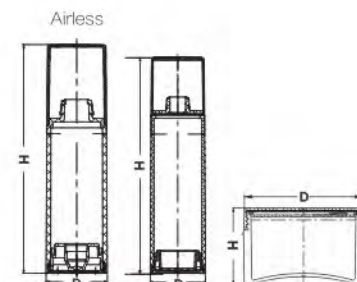

Item Structure