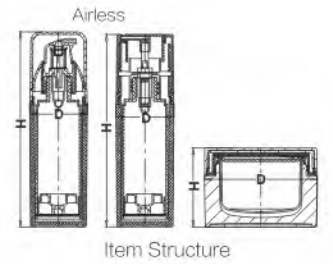

RD/RG Series

旋转真空瓶
挤压真空瓶

Item	Capacity	Height(h)	Diameter(d)	Material			
				Actuator	Inner Bottle	Shoulder/Collar	Bottle
Airless Bottle							
RD-15	15ml	92	37				
RD-30	30ml	121	37	PP	PP	ABS	Acrylic
RD-50	50ml	159	37				
Airless Bottle							
				Cap	Inner Bottle	Collar	Jar
RG-15	15g	59	55				
RG-30	30g	70	55	Acrylic	PP	ABS	Acrylic
RG-50	50g	74	63				

PR/RK/RJ Series

圆角方瓶
圆角方形真空瓶
方形旋转真空瓶

Item	Capacity	Height(h)	Diameter(d)	Material			
				Lid	Inner Bottle	Collar	Bottle
Airless Bottle							
RK-15	15ml	98	37x37				
RK-30	30ml	127	37x37	ABS	PP	ABS	Acrylic
RK-50	50ml	164	37x37				
Airless Bottle							
				Actuator	Inner Bottle	Shoulder/Collar	Bottle
RJ-15	15ml	96	37x37				
RJ-30	30ml	125	37x37	ABS	PP	ABS	Acrylic
RJ-50	50ml	163	37x37				
Cream Jar							
				Cap	Inner Cap/Jar	Disc	Jar
PR-5	5g	25	35x33				
PR-30	30g	44	61x61	ABS	PP	PE	Acrylic
PR-50	50g	49	70x70				

RN/RG Series

韩式真空瓶
翻盖挤压真空瓶

Item	Capacity	Height(h)	Diameter(d)	Material			
				Cap	Inner Bottle	Collar	Bottle
Airless Bottle							
RN-30	30ml	93	42	Acrylic	PP	ABS	Acrylic
RN-50	50ml	119	42				
Airless Bottle							
				Lid	Inner Bottle	Collar	Bottle
RG-15(A)	15g	69.5	53				
RG-30(A)	30g	81	54	ABS	PP	ABS	Acrylic

JC/RY/RZ Series

方形肩套膏霜瓶
方形肩套真空瓶

Item	Capacity	Height(h)	Diameter(d)	Material			
				Lid	Collar	Bottle	Actuator
Lotion Bottle							
RY-15	15ml	105	41				
RY-30	30ml	134	41	Acrylic	ABS	Acrylic	PP
RY-50	50ml	169	41				
RZ-40	40ml	142.5	35				
Cream Jar							
				Cap	Inner Cap/Jar	Disc	Outer Cap/Jar
JC-30	30g	52	56.5				
JC-50	50g	62.5	66	Acrylic	PP	PE	Acrylic