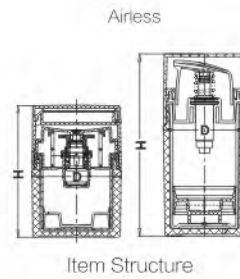

Item	Capacity	Height(h)	Diameter(d)	Material			
				Cap	Inner Bottle	Collar	Bottle
Airless Bottle							
RN-30	30ml	93	42	Acrylic	PP	ABS	Acrylic
RN-50	50ml	119	42				
Airless Bottle							
				Lid	Inner Bottle	Collar	Bottle
RG-15(A)	15g	69.5	53				
RG-30(A)	30g	81	54	ABS	PP	ABS	Acrylic