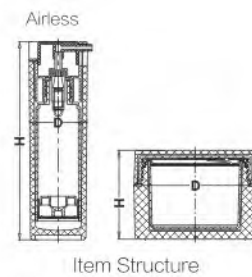

PD/QB Series

定位方瓶
四方乳液瓶

Item	Capacity	Height(h)	Diameter(d)	Material			
				Cap	Inner Bottle	Collar	Bottle
Lotion Bottle							
QB-30	30ml	126	35x35	Acrylic	PP	ABS	Acrylic
QB-50	50ml	150	34x34				
Cream Jar							
PD-5	5g	28.5	36x36				
PD-15	15g	35	47x47	ABS	PP	PE	Acrylic
PD-30	30g	43	60x60				
PD-50	50g	48	67x67				

PU/QI Series

新款椭圆膏霜瓶
新款椭圆乳液瓶

Item	Capacity	Height(h)	Diameter(d)	Material				
				Lid	Inner Bottle	Pump	Bottle	Collar
Lotion Bottle								
QI-30	30ml	117	45x35	Acrylic	PETG	PP	Acrylic	ABS
QI-50	50ml	150	45x35					
Cream Jar								
PU-30	30g	52	67.5x57	ABS	PP	PE	Acrylic	PP
PU-50	50g	58	76x64					

PJ/RB Series

直角方形膏霜瓶
方形真空瓶

Item	Capacity	Height(h)	Diameter(d)	Material			
				Actuator	Inner Bottle	Collar	Bottle
Airless Bottle							
RB-15	15ml	100	38x38				
RB-30	30ml	130	38x38	PP	PP	ABS	Acrylic
RB-50	50ml	165	38x38				
Cream Jar							
PJ-30	30g	40	60x60				
PJ-50	50g	50	68x68	Acrylic	PP	PE	Acrylic
PJ-80	80g	62	68x68				

PO/QG Series

椭圆膏霜瓶
椭圆乳液瓶

Item	Capacity	Height(h)	Diameter(d)	Material			
				Lid	Inner Bottle	Collar	Bottle
Lotion Bottle							
QG-30	30ml	118	43x37				
QG-50	50ml	142	43x37	Acrylic	PP	ABS	Acrylic
QG-100	100ml	181	41x49				
Cream Jar							
PO-15	15g	38	49x45				
PO-30	30g	46	63x56	ABS	PP	PE	Acrylic
PO-50	50g	56	68x60