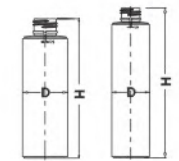

BB Series

PET瓶

Item Structure

Item	Capacity	Height(h)	Diameter(d)	Material
Airless Bottle				Bottle
BB-150	150ml	136	44	PET
BB-200	200ml	175	44	

BC Series

PET瓶

Item Structure

Item	Capacity	Height(h)	Diameter(d)	Material	
Airless Bottle				Lid	Bottle
BC-150	150ml	168	30.5x40.5	ABS	PET