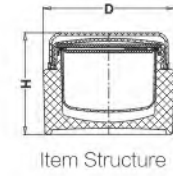

RP/RQ Series

BB霜真空瓶
软管真空瓶

Item	Capacity	Height(h)	Diameter(d)	Material			
				Lid	Inner Bottle	Collar	Bottle
Airless Bottle							
RP-35	35ml	138.5	43x33	Acrylic	PE	ABS	Acrylic
Airless Bottle							
RQ-30	30ml	143	34	Acrylic	PE	/	Acrylic

PC Series

圆形膏霜瓶

Item	Capacity	Height(h)	Diameter(d)	Material			
				Cap	Inner Cap/Jar	Disc	Jar
Cream Jar							
PC-5	5g	26	33	PP		/	
PC-15	15g	40.5	62.5				
PC-30	30g	48	62.5				
PC-50	50g	54	70	Acrylic	PP	PE	Acrylic
PC-100	100g	60	90				
PC-200	200g	87	90				

RO/S160 Series

定位真空瓶
PETG真空瓶

Item	Capacity	Height(h)	Diameter(d)	Material		
				Collar	Actuator	Bottle
Airless Bottle						
RO-15	15ml	107	26.5			
RO-30	30ml	114.5	33.5	ABS	PP	AS
RO-50	50ml	149	33.5			
Oval Deodorant Containers						
S160-15	15ml	90.5	30			
S160-30	30ml	106	30	PETG	PP	PETG

PE Series

方瓶系列

Item	Capacity	Height(h)	Diameter(d)	Material			
				Cap	Inner Cap/Jar	Disc	Jar
Cream Jar							
PE-5	5g	25.5	35.5x33	PP		/	
PE-15	15g	40.5	67x62.5				
PE-30	30g	48	67x62.5				
PE-50	50g	52.5	74.5x70.5	Acrylic	PP	PE	Acrylic
PE-100	100g	60	93x93