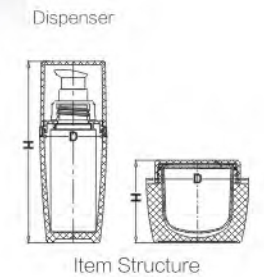

PD/QB Series

定位方瓶
四方乳液瓶

Item	Capacity	Height(h)	Diameter(d)	Material			
				Cap	Inner Bottle	Collar	Bottle
Lotion Bottle							
QB-30	30ml	126	35x35	Acrylic	PP	ABS	Acrylic
QB-50	50ml	150	34x34				
Cream Jar							
PD-5	5g	28.5	36x36				
PD-15	15g	35	47x47	ABS	PP	PE	Acrylic
PD-30	30g	43	60x60				
PD-50	50g	48	67x67				

PU/QI Series

新款椭圆膏霜瓶
新款椭圆乳液瓶

Item	Capacity	Height(h)	Diameter(d)	Material				
				Lid	Inner Bottle	Pump	Bottle	Collar
Lotion Bottle								
QI-30	30ml	117	45x35	Acrylic	PETG	PP	Acrylic	ABS
QI-50	50ml	150	45x35					
Cream Jar								
PU-30	30g	52	67.5x57	ABS	PP	PE	Acrylic	PP
PU-50	50g	58	76x64					

PJ/RB Series

直角方形膏霜瓶
方形真空瓶

Item	Capacity	Height(h)	Diameter(d)	Material			
				Actuator	Inner Bottle	Collar	Bottle
Airless Bottle							
RB-15	15ml	100	38x38				
RB-30	30ml	130	38x38	PP	PP	ABS	Acrylic
RB-50	50ml	165	38x38				
Cream Jar							
PJ-30	30g	40	60x60				
PJ-50	50g	50	68x68	Acrylic	PP	PE	Acrylic
PJ-80	80g	62	68x68				

PO/QG Series

椭圆膏霜瓶
椭圆乳液瓶

Item	Capacity	Height(h)	Diameter(d)	Material			
				Lid	Inner Bottle	Collar	Bottle
Lotion Bottle							
QG-30	30ml	118	43x37				
QG-50	50ml	142	43x37	Acrylic	PP	ABS	Acrylic
QG-100	100ml	181	41x49				
Cream Jar							
PO-15	15g	38	49x45				
PO-30	30g	46	63x56	ABS	PP	PE	Acrylic
PO-50	50g	56	68x60