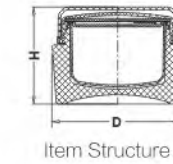

Item	Capacity	Height(h)	Diameter(d)	Material			
				Cap	Inner Cap/Jar	Disc	Jar
Cream Jar							
PE-5	5g	25.5	35.5x33	PP		/	
PE-15	15g	40.5	67x62.5				
PE-30	30g	48	67x62.5				
PE-50	50g	52.5	74.5x70.5	Acrylic	PP	PE	Acrylic
PE-100	100g	60	93x93