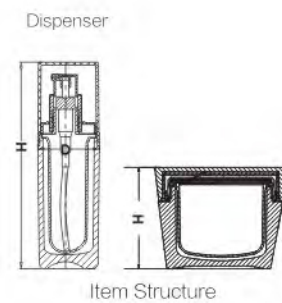

RT/PW/PZ Series

新款三角真空瓶
新款三角膏霜瓶
锥圆膏霜瓶

Item	Capacity	Height(h)	Diameter(d)	Material			
Airless Bottle				Lid	Inner Bottle	Collar	Bottle
RT-15	15ml	125	33x33	Acrylic	PP	ABS	Acrylic
Cream Jar				Lid	Inner Jar	Disc	Jar
PZ-15	15g	34.3	52.9	ABS	PP	PE	Acrylic
Cream Jar				Lid	Inner Jar	Disc	Jar
PW-15	15g	35.7	49	ABS	PP	PE	Acrylic
PW-50	50g	62	63	ABS	PP	PE	Acrylic

PG/RM Series

倒锥膏霜瓶
倒锥真空瓶

Item	Capacity	Height(h)	Diameter(d)	Material			
Airless Bottle				Actuator	Inner Bottle	Collar	Bottle
RM-15	15ml	91	43	ABS	PP	ABS	Acrylic
RM-30	30ml	149	43	ABS	PP	ABS	Acrylic
Cream Jar				Cap	Inner Cap/Jar	Disc	Jar
PG-15	15g	36	53	Acrylic	ABS/PP	PE	Acrylic
PG-30	30g	43	66	Acrylic	ABS/PP	PE	Acrylic
PG-50	50g	48	75	Acrylic	ABS/PP	PE	Acrylic
PG-75	75g	47	83	Acrylic	ABS/PP	PE	Acrylic

PI/QE Series

三角膏霜瓶
三角乳液瓶

Item	Capacity	Height(h)	Diameter(d)	Material			
Lotion Bottle				Lid	Inner Bottle	Collar	Bottle
QE-15	15ml	105	40x40	Acrylic	PP	ABS	Acrylic
QE-30	30ml	135	40x40	Acrylic	PP	ABS	Acrylic
QE-50	50ml	172	40x40	Acrylic	PP	ABS	Acrylic
Cream Jar				Cap	Inner Cap/Jar	Disc	Jar
PI-75	75g	64	84	Acrylic	PP	PE	Acrylic

JE/QM Series

弧形膏霜瓶
弧形吹瓶

Item	Capacity	Height(h)	Diameter(d)	Material			
Lotion Bottle				Cap	Inner Cap/Jar	Disc	Jar
QM-30	30ml	98	34	PP	PP	PP	PP
QM-50	50ml	126.5	36	PP	PP	PP	PP
QM-100	100ml	176	39	PP	PP	PP	PP
Cream Jar				Cap	Inner Cap/Jar	Disc	Jar
JE-50	50g	63	76	ABS	PP	PE	Acrylic