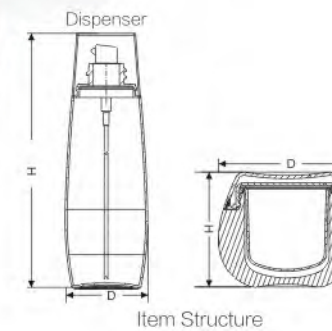

RT/PW/PZ Series

新款三角真空瓶
新款三角膏霜瓶
锥圆膏霜瓶

Item	Capacity	Height(h)	Diameter(d)	Material			
Airless Bottle				Lid	Inner Bottle	Collar	Bottle
RT-15	15ml	125	33x33	Acrylic	PP	ABS	Acrylic
Cream Jar				Lid	Inner Jar	Disc	Jar
PZ-15	15g	34.3	52.9	ABS	PP	PE	Acrylic
Cream Jar				Lid	Inner Jar	Disc	Jar
PW-15	15g	35.7	49	ABS	PP	PE	Acrylic
PW-50	50g	62	63	ABS	PP	PE	Acrylic

PG/RM Series

倒锥膏霜瓶
倒锥真空瓶

Item	Capacity	Height(h)	Diameter(d)	Material			
Airless Bottle				Actuator	Inner Bottle	Collar	Bottle
RM-15	15ml	91	43	ABS	PP	ABS	Acrylic
RM-30	30ml	149	43	ABS	PP	ABS	Acrylic
Cream Jar				Cap	Inner Cap/Jar	Disc	Jar
PG-15	15g	36	53	Acrylic	ABS/PP	PE	Acrylic
PG-30	30g	43	66	Acrylic	ABS/PP	PE	Acrylic
PG-50	50g	48	75	Acrylic	ABS/PP	PE	Acrylic
PG-75	75g	47	83	Acrylic	ABS/PP	PE	Acrylic

PI/QE Series

三角膏霜瓶
三角乳液瓶

Item	Capacity	Height(h)	Diameter(d)	Material			
Lotion Bottle				Lid	Inner Bottle	Collar	Bottle
QE-15	15ml	105	40x40	Acrylic	PP	ABS	Acrylic
QE-30	30ml	135	40x40	Acrylic	PP	ABS	Acrylic
QE-50	50ml	172	40x40	Acrylic	PP	ABS	Acrylic
Cream Jar				Cap	Inner Cap/Jar	Disc	Jar
PI-75	75g	64	84	Acrylic	PP	PE	Acrylic

JE/QM Series

弧形膏霜瓶
弧形吹瓶

Item	Capacity	Height(h)	Diameter(d)	Material			
Lotion Bottle				Cap	Inner Cap/Jar	Disc	Jar
QM-30	30ml	98	34	PP	PP	PP	PP
QM-50	50ml	126.5	36	PP	PP	PP	PP
QM-100	100ml	176	39	PP	PP	PP	PP
Cream Jar				Cap	Inner Cap/Jar	Disc	Jar
JE-50	50g	63	76	ABS	PP	PE	Acrylic