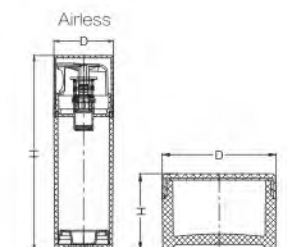

Item Structure

JD/RH Series

PP膏霜瓶
PP真空瓶

Item	Capacity	Height(h)	Diameter(d)	Material		
				Lid	Bottle	
PP Airless Bottle						
RH-10	10ml	76	25			
RH-15	15ml	90	30			
RH-30	30ml	115	30	PP	PP	
RH-60	60ml	122	37.5			
RH-80	80ml	150	37.5			
RH-100	100ml	166	39			
PP Cream Jar						
JD-50	50g	32	63			
JD-75	75g	35	72			
JD-100(A)	100g	46	72			
JD-100(B)	100g	60	69	PP	PP	PE
JD-150	150g	59	69			
JD-250	250g	93	80			

Item Structure

PL/RF Series

PETG膏霜瓶
大容量真空瓶

Item	Capacity	Height(h)	Diameter(d)	Material			
				Lid	Collar	Bottle	Actuator
Airless Bottle							
RF-50	50ml	104	48				
RF-120	120ml	158	48	AS	PP	AS	PP
RF-180	180ml	202	48				
Cream Jar							
PL-5	5g	28	33				
PL-15	15g	31	42				
PL-30	30g	39	50				
PL-50	50g	42	63				
PL-75	75g	58	60	ABS		PE	PETG
PL-80	80g	46	73				
PL-100	100g	55	73				