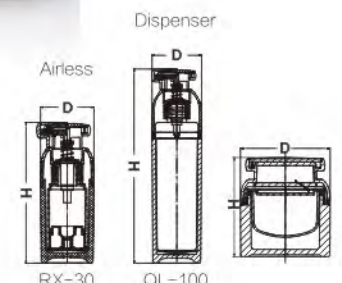

Item Structure