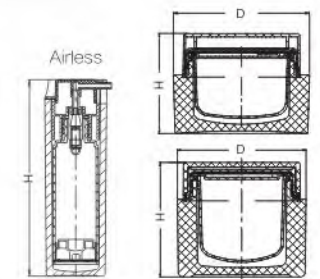

Item	Capacity	Height(h)	Diameter(d)	Material			
				Actuator	Inner Bottle	Collar	Bottle
Airless Bottle							
RC-15	15ml	98	40				
RC-30	30ml	127	40	PP	PP	ABS	Acrylic
RC-50	50ml	166	40				
Oval Deodorant Containers							
JA-50-A	50g	60	66	ABS	PP	PE	Acrylic
JA-50-B	50g	53	71				

Item Structure