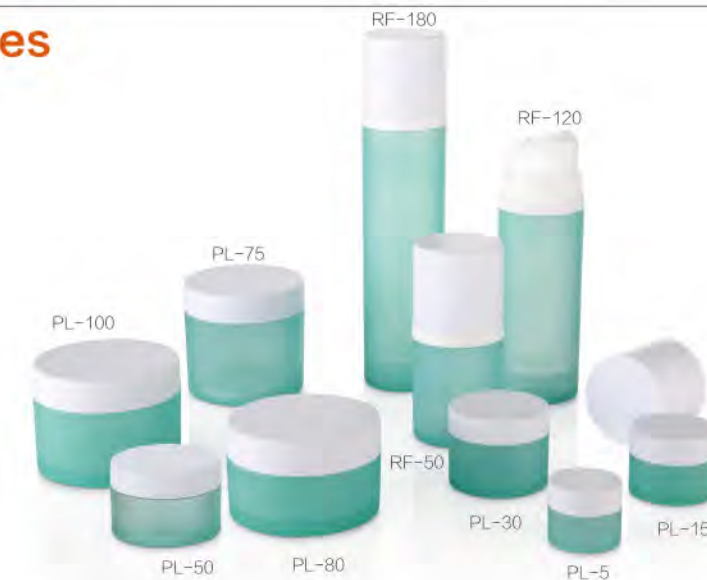

PL/RF Series

PETG膏霜瓶
大容量真空瓶

Item	Capacity	Height(h)	Diameter(d)	Material			
				Lid	Collar	Bottle	Actuator
Airless Bottle							
RF-50	50ml	104	48				
RF-120	120ml	158	48	AS	PP	AS	PP
RF-180	180ml	202	48				
Cream Jar							
PL-5	5g	28	33				
PL-15	15g	31	42				
PL-30	30g	39	50				
PL-50	50g	42	63				
PL-75	75g	58	60	ABS		PE	PETG
PL-80	80g	46	73				
PL-100	100g	55	73