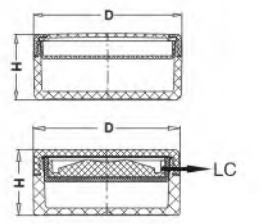

Item Structure

Deodorant/Sunscreen Stick
香体棒/防晒棒

DC Series-AS Material

圓形香体棒 (AS材质)

Item	Capacity	Height(h)	Diameter(d)	Material					
				Cap	Inner Cap	Insert	Screw rod	Bottle	Bottom Cap
DC-6	6ml	51	24.2		PP				
DC-15	15ml	71	29						
DC-30	30ml	76	37.5	AS	PETG	PP	PP	AS	AS
DC-50	50ml	89	43						
DC-75(A)	75ml	101.5	49						
DC-75(B)	75ml	101.5	49		PP				