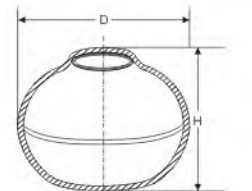

Item Structure

JF Series

面膜瓶

JF-80

Item Structure

Item	Capacity	Height(h)	Diameter(d)	Material			
				Cap	Inner Jar	Disc	Jar
Cream Jar							
JF-80	80g	73	101	ABS	PP	PE	Acrylic

PK Series

宝塔瓶