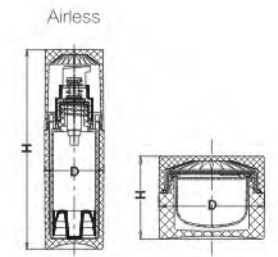

Item Structure

PQ/RA Series

铝盖膏霜瓶
包铝真空瓶

Item	Capacity	Height(h)	Diameter(d)	Material			
				Lid	Base	Collar	Body
Airless Bottle							
RA-15	15ml	110	27				
RA-30	30ml	124	33				
RA-50	50ml	155	33	Alum	Alum	Alum	AS
RA-80	80ml	154	41				
RA-100	100ml	176	41				
Cream Jar							
PQ-15	15g	41.5	62				
PQ-30	30g	49	62	Alum	PP	PE	Acrylic
PQ-50	50g	55	69.5				

Item Structure

PV/RS/FA Series

厚盖膏霜瓶
厚盖真空瓶

Item	Capacity	Height(h)	Diameter(d)	Material			
				Lid	Inner Bottle	Collar	Bottle
Airless Bottle							
RS-15	15ml	105	39				
RS-30	30ml	130	39	Acrylic	PP	ABS	Acrylic
RS-50	50ml	164	39				
FA-15	15ml	102	34.5				
Cream Jar							
PV-15	15g	44.5	60				
PV-30	30g	48	62	Acrylic	PP	PE	Acrylic
PV-50	50g	54	69				