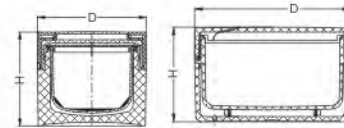

Item	Capacity	Height(h)	Diameter(d)	Material				
				Cap	Inner Cap/Jar	Rim	Outer Jar	Disc
Cream Jar								
PF-30	30g	41	54	ABS	PP	/		
PF-50(A)	50g	53	62	ABS	PP	/	AS	PE
PF-50(B)	50g	53	62	ABS	PP	ABS		
Cream Jar								
PF-100	100g	48.5	81					
PF-200	200g	54	98					
PF-300	300g	71	98	ABS			PP	AS
PF-500	500g	85	113					

Item Structure