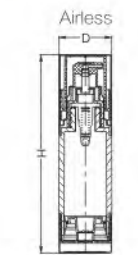

Item Structure

JD/RH Series

PP膏霜瓶
PP真空瓶

Item	Capacity	Height(h)	Diameter(d)	Material		
				Lid	Bottle	
PP Airless Bottle						
RH-10	10ml	76	25			
RH-15	15ml	90	30			
RH-30	30ml	115	30	PP	PP	
RH-60	60ml	122	37.5			
RH-80	80ml	150	37.5			
RH-100	100ml	166	39			
PP Cream Jar						
JD-50	50g	32	63			
JD-75	75g	35	72			
JD-100(A)	100g	46	72			
JD-100(B)	100g	60	69	PP	PP	PE
JD-150	150g	59	69			
JD-250	250g	93	80			

Item Structure

PL/RF Series

PETG膏霜瓶
大容量真空瓶

Item	Capacity	Height(h)	Diameter(d)	Material			
				Lid	Collar	Bottle	Actuator
Airless Bottle							
RF-50	50ml	104	48				
RF-120	120ml	158	48	AS	PP	AS	PP
RF-180	180ml	202	48				
Cream Jar							
PL-5	5g	28	33				
PL-15	15g	31	42				
PL-30	30g	39	50				
PL-50	50g	42	63				
PL-75	75g	58	60	ABS		PE	PETG
PL-80	80g	46	73				
PL-100	100g	55	73				

Item Structure

FB Series

全塑AS真空瓶

Item	Capacity	Height(h)	Diameter(d)	Material			
				Lid	Base	Collar	Body
Airless Bottle							
FB-30(A)	30ml	116.5	33				
FB-50(A)	50ml	146	33	AS	ABS	/	AS
FB-30(C)	30ml	122	33			ABS	
FB-50(C)	50ml	152	33				