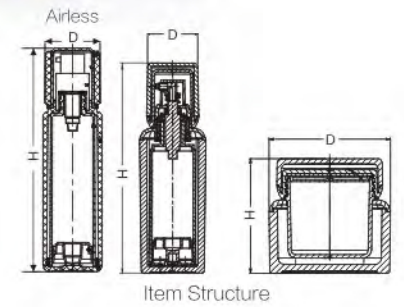

RD/RG Series

旋转真空瓶
挤压真空瓶

Item	Capacity	Height(h)	Diameter(d)	Material			
				Actuator	Inner Bottle	Shoulder/Collar	Bottle
Airless Bottle							
RD-15	15ml	92	37				
RD-30	30ml	121	37	PP	PP	ABS	Acrylic
RD-50	50ml	159	37				
Airless Bottle							
				Cap	Inner Bottle	Collar	Jar
RG-15	15g	59	55				
RG-30	30g	70	55	Acrylic	PP	ABS	Acrylic
RG-50	50g	74	63				

PR/RK/RJ Series

圆角方瓶
圆角方形真空瓶
方形旋转真空瓶

Item	Capacity	Height(h)	Diameter(d)	Material			
				Lid	Inner Bottle	Collar	Bottle
Airless Bottle							
RK-15	15ml	98	37x37				
RK-30	30ml	127	37x37	ABS	PP	ABS	Acrylic
RK-50	50ml	164	37x37				
Airless Bottle							
				Actuator	Inner Bottle	Shoulder/Collar	Bottle
RJ-15	15ml	96	37x37				
RJ-30	30ml	125	37x37	ABS	PP	ABS	Acrylic
RJ-50	50ml	163	37x37				
Cream Jar							
				Cap	Inner Cap/Jar	Disc	Jar
PR-5	5g	25	35x33				
PR-30	30g	44	61x61	ABS	PP	PE	Acrylic
PR-50	50g	49	70x70				

RN/RG Series

韩式真空瓶
翻盖挤压真空瓶

Item	Capacity	Height(h)	Diameter(d)	Material			
				Cap	Inner Bottle	Collar	Bottle
Airless Bottle							
RN-30	30ml	93	42	Acrylic	PP	ABS	Acrylic
RN-50	50ml	119	42				
Airless Bottle							
				Lid	Inner Bottle	Collar	Bottle
RG-15(A)	15g	69.5	53				
RG-30(A)	30g	81	54	ABS	PP	ABS	Acrylic

JC/RY/RZ Series

方形肩套膏霜瓶
方形肩套真空瓶

Item	Capacity	Height(h)	Diameter(d)	Material			
				Lid	Collar	Bottle	Actuator
Lotion Bottle							
RY-15	15ml	105	41				
RY-30	30ml	134	41	Acrylic	ABS	Acrylic	PP
RY-50	50ml	169	41				
RZ-40	40ml	142.5	35				
Cream Jar							
				Cap	Inner Cap/Jar	Disc	Outer Cap/Jar
JC-30	30g	52	56.5				
JC-50	50g	62.5	66	Acrylic	PP	PE	Acrylic