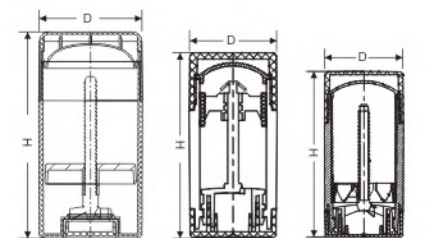

Item Structure

Deodorant/Sunscreen Stick
香体棒/防晒棒

DC Series-AS Material

圓形香体棒 (AS材质)

Item	Capacity	Height(h)	Diameter(d)	Material					
				Cap	Inner Cap	Insert	Screw rod	Bottle	Bottom Cap
DC-6	6ml	51	24.2		PP				
DC-15	15ml	71	29						
DC-30	30ml	76	37.5	AS	PETG	PP	PP	AS	AS
DC-50	50ml	89	43						
DC-75(A)	75ml	101.5	49						
DC-75(B)	75ml	101.5	49		PP				