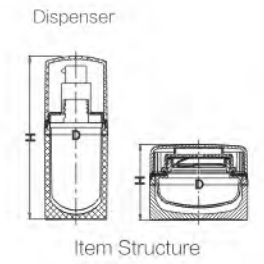

Item	Capacity	Height(h)	Diameter(d)	Material				
				Lid	Inner Bottle	Pump	Bottle	Collar
Lotion Bottle								
QI-30	30ml	117	45x35	Acrylic	PETG	PP	Acrylic	ABS
QI-50	50ml	150	45x35					
Cream Jar								
PU-30	30g	52	67.5x57	ABS	PP	PE	Acrylic	PP
PU-50	50g	58	76x64