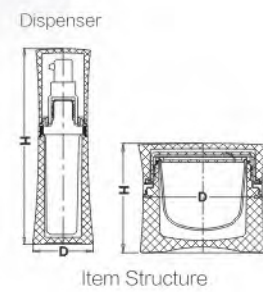

PS/RL Series

细腰膏霜瓶
细腰真空瓶

Item	Capacity	Height(h)	Diameter(d)	Material			
				Actuator	Inner Bottle	Collar	Bottle
Airless Bottle							
RL-15	15ml	104	47				
RL-30	30ml	130	47	PP	PP	ABS	Acrylic
RL-50	50ml	167	47				
RL-100	100ml	185	52	Cap:ABS			
Cream Jar							
				Cap	Inner Cap/Jar	Disc	Jar
PS-30	30g	54	62	ABS	ABS/PP	PE	Acrylic
PS-50	50g	62	69				

PX/QJ Series

六角膏霜瓶
六角乳液瓶

Item	Capacity	Height(h)	Diameter(d)	Material			
				Lid/Actuator	Inner Bottle	Collar	Bottle
Lotion Bottle							
QJ-30	30ml	143	39.5				
QJ-50	50ml	173	47.5	ABS	PETG	ABS	Acrylic
QJ-100	100ml	200	51.5				
Cream Jar							
				Lid	Inner Cap/Jar	Disc	Jar
PX-30	30g	53	76	ABS	PP	PE	Acrylic
PX-50	50g	56.5	83				

PT/QH Series

亚克力盖细腰膏霜瓶
细腰乳液瓶

Item	Capacity	Height(h)	Diameter(d)	Material			
				Lid	Inner Bottle	Collar/Base	Bottle
Lotion Bottle							
QH-15	15ml	126	41				
QH-30	30ml	145	41	Acrylic	PP	ABS	Acrylic
QH-50	50ml	165	45				
QH-100	100ml	187	52				
Cream Jar							
				Cap	Inner Cap/Jar	Disc	Jar
PT-30	30g	54	64	Acrylic	ABS/PP	PE	Acrylic
PT-50	50g	62	70				

PY/QK Series

裙边膏霜瓶
裙边乳液瓶

Item	Capacity	Height(h)	Diameter(d)	Material			
				Lid	Inner Bottle	Collar	Bottle
Lotion Bottle							
QK-50	50ml	153.5	56	Acrylic	PETG	ABS	Acrylic
Cream Jar							
				Lid	Inner Cap/Jar	Disc	Jar
PY-50	50g	60.5	78.5	Acrylic	PP	PE	Acrylic