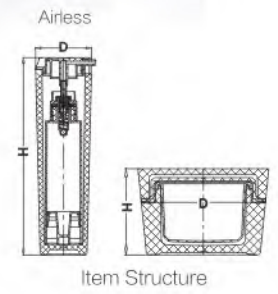

RT/PW/PZ Series

新款三角真空瓶
新款三角膏霜瓶
锥圆膏霜瓶

Item	Capacity	Height(h)	Diameter(d)	Material			
Airless Bottle				Lid	Inner Bottle	Collar	Bottle
RT-15	15ml	125	33x33	Acrylic	PP	ABS	Acrylic
Cream Jar				Lid	Inner Jar	Disc	Jar
PZ-15	15g	34.3	52.9	ABS	PP	PE	Acrylic
Cream Jar				Lid	Inner Jar	Disc	Jar
PW-15	15g	35.7	49	ABS	PP	PE	Acrylic
PW-50	50g	62	63	ABS	PP	PE	Acrylic

PG/RM Series

倒锥膏霜瓶
倒锥真空瓶

Item	Capacity	Height(h)	Diameter(d)	Material			
Airless Bottle				Actuator	Inner Bottle	Collar	Bottle
RM-15	15ml	91	43	ABS	PP	ABS	Acrylic
RM-30	30ml	149	43	ABS	PP	ABS	Acrylic
Cream Jar				Cap	Inner Cap/Jar	Disc	Jar
PG-15	15g	36	53	Acrylic	ABS/PP	PE	Acrylic
PG-30	30g	43	66	Acrylic	ABS/PP	PE	Acrylic
PG-50	50g	48	75	Acrylic	ABS/PP	PE	Acrylic
PG-75	75g	47	83	Acrylic	ABS/PP	PE	Acrylic

PI/QE Series

三角膏霜瓶
三角乳液瓶

Item	Capacity	Height(h)	Diameter(d)	Material			
Lotion Bottle				Lid	Inner Bottle	Collar	Bottle
QE-15	15ml	105	40x40	Acrylic	PP	ABS	Acrylic
QE-30	30ml	135	40x40	Acrylic	PP	ABS	Acrylic
QE-50	50ml	172	40x40	Acrylic	PP	ABS	Acrylic
Cream Jar				Cap	Inner Cap/Jar	Disc	Jar
PI-75	75g	64	84	Acrylic	PP	PE	Acrylic

JE/QM Series

弧形膏霜瓶
弧形吹瓶

Item	Capacity	Height(h)	Diameter(d)	Material			
Lotion Bottle				Cap	Inner Cap/Jar	Disc	Jar
QM-30	30ml	98	34	PP	PP	PP	PP
QM-50	50ml	126.5	36	PP	PP	PP	PP
QM-100	100ml	176	39	PP	PP	PP	PP
Cream Jar				Cap	Inner Cap/Jar	Disc	Jar
JE-50	50g	63	76	ABS	PP	PE	Acrylic