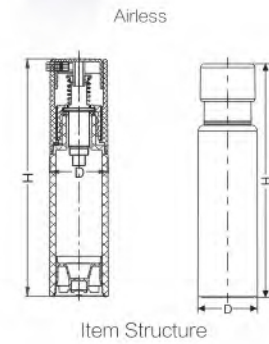

RP/RQ Series

BB霜真空瓶
软管真空瓶

Item	Capacity	Height(h)	Diameter(d)	Material			
				Lid	Inner Bottle	Collar	Bottle
Airless Bottle							
RP-35	35ml	138.5	43x33	Acrylic	PE	ABS	Acrylic
Airless Bottle							
RQ-30	30ml	143	34	Acrylic	PE	/	Acrylic

PC Series

圆形膏霜瓶

Item	Capacity	Height(h)	Diameter(d)	Material			
				Cap	Inner Cap/Jar	Disc	Jar
Cream Jar							
PC-5	5g	26	33	PP		/	
PC-15	15g	40.5	62.5				
PC-30	30g	48	62.5				
PC-50	50g	54	70	Acrylic	PP	PE	Acrylic
PC-100	100g	60	90				
PC-200	200g	87	90				

RO/S160 Series

定位真空瓶
PETG真空瓶

Item	Capacity	Height(h)	Diameter(d)	Material		
				Collar	Actuator	Bottle
Airless Bottle						
RO-15	15ml	107	26.5			
RO-30	30ml	114.5	33.5	ABS	PP	AS
RO-50	50ml	149	33.5			
Oval Deodorant Containers						
S160-15	15ml	90.5	30			
S160-30	30ml	106	30	PETG	PP	PETG

PE Series

方瓶系列

Item	Capacity	Height(h)	Diameter(d)	Material			
				Cap	Inner Cap/Jar	Disc	Jar
Cream Jar							
PE-5	5g	25.5	35.5x33	PP		/	
PE-15	15g	40.5	67x62.5				
PE-30	30g	48	67x62.5				
PE-50	50g	52.5	74.5x70.5	Acrylic	PP	PE	Acrylic
PE-100	100g	60	93x93