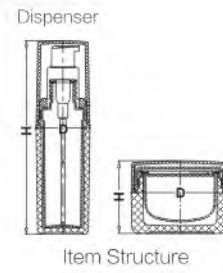

JC/RY/RZ Series

方形肩套膏霜瓶
方形肩套真空瓶

Item	Capacity	Height(h)	Diameter(d)	Material			
				Lid	Collar	Bottle	Actuator
Lotion Bottle							
RY-15	15ml	105	41				
RY-30	30ml	134	41	Acrylic	ABS	Acrylic	PP
RY-50	50ml	169	41				
RZ-40	40ml	142.5	35				
Cream Jar							
				Cap	Inner Cap/Jar	Disc	Outer Cap/Jar
JC-30	30g	52	56.5				
JC-50	50g	62.5	66	Acrylic	PP	PE	Acrylic

PD/QB Series

定位方瓶
四方乳液瓶

Item	Capacity	Height(h)	Diameter(d)	Material			
				Cap	Inner Bottle	Collar	Bottle
Lotion Bottle							
QB-30	30ml	126	35x35	Acrylic	PP	ABS	Acrylic
QB-50	50ml	150	34x34				
Cream Jar							
PD-5	5g	28.5	36x36				
PD-15	15g	35	47x47	ABS	PP	PE	Acrylic
PD-30	30g	43	60x60				
PD-50	50g	48	67x67				