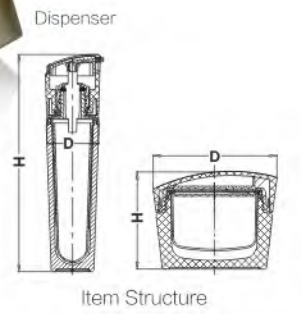

PS/RL Series

细腰膏霜瓶
细腰真空瓶

Item	Capacity	Height(h)	Diameter(d)	Material			
				Actuator	Inner Bottle	Collar	Bottle
Airless Bottle							
RL-15	15ml	104	47				
RL-30	30ml	130	47	PP	PP	ABS	Acrylic
RL-50	50ml	167	47				
RL-100	100ml	185	52	Cap:ABS			
Cream Jar							
				Cap	Inner Cap/Jar	Disc	Jar
PS-30	30g	54	62	ABS	ABS/PP	PE	Acrylic
PS-50	50g	62	69				

PX/QJ Series

六角膏霜瓶
六角乳液瓶

Item	Capacity	Height(h)	Diameter(d)	Material			
				Lid/Actuator	Inner Bottle	Collar	Bottle
Lotion Bottle							
QJ-30	30ml	143	39.5				
QJ-50	50ml	173	47.5	ABS	PETG	ABS	Acrylic
QJ-100	100ml	200	51.5				
Cream Jar							
				Lid	Inner Cap/Jar	Disc	Jar
PX-30	30g	53	76	ABS	PP	PE	Acrylic
PX-50	50g	56.5	83				

PT/QH Series

亚克力盖细腰膏霜瓶
细腰乳液瓶

Item	Capacity	Height(h)	Diameter(d)	Material			
				Lid	Inner Bottle	Collar/Base	Bottle
Lotion Bottle							
QH-15	15ml	126	41				
QH-30	30ml	145	41	Acrylic	PP	ABS	Acrylic
QH-50	50ml	165	45				
QH-100	100ml	187	52				
Cream Jar							
				Cap	Inner Cap/Jar	Disc	Jar
PT-30	30g	54	64	Acrylic	ABS/PP	PE	Acrylic
PT-50	50g	62	70				

PY/QK Series

裙边膏霜瓶
裙边乳液瓶

Item	Capacity	Height(h)	Diameter(d)	Material			
				Lid	Inner Bottle	Collar	Bottle
Lotion Bottle							
QK-50	50ml	153.5	56	Acrylic	PETG	ABS	Acrylic
Cream Jar							
				Lid	Inner Cap/Jar	Disc	Jar
PY-50	50g	60.5	78.5	Acrylic	PP	PE	Acrylic