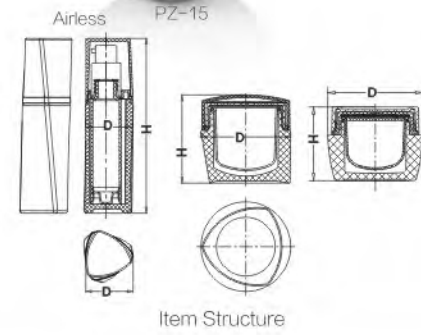

PY/QK Series

裙边膏霜瓶
裙边乳液瓶

Item	Capacity	Height(h)	Diameter(d)	Material			
				Lid	Inner Bottle	Collar	Bottle
Lotion Bottle							
QK-50	50ml	153.5	56	Acrylic	PETG	ABS	Acrylic
Cream Jar							
				Lid	Inner Cap/Jar	Disc	Jar
PY-50	50g	60.5	78.5	Acrylic	PP	PE	Acrylic

RT/PW/PZ Series

新款三角真空瓶
新款三角膏霜瓶
锥圆膏霜瓶

Item	Capacity	Height(h)	Diameter(d)	Material			
Airless Bottle				Lid	Inner Bottle	Collar	Bottle
RT-15	15ml	125	33x33	Acrylic	PP	ABS	Acrylic
Cream Jar				Lid	Inner Jar	Disc	Jar
PZ-15	15g	34.3	52.9	ABS	PP	PE	Acrylic
Cream Jar				Lid	Inner Jar	Disc	Jar
PW-15	15g	35.7	49	ABS	PP	PE	Acrylic
PW-50	50g	62	63	ABS	PP	PE	Acrylic