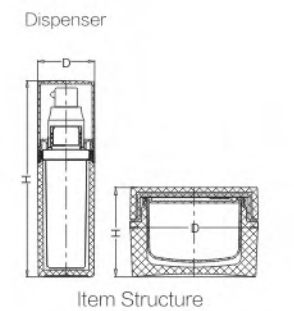

HJ-702

	Capacity	120g
	Highly	57mm
	Discharge	68mm
	Printable height	30mm

Skincare Packaging

护肤类包装

JG/QN Series

圆形膏霜瓶
圆形弧底乳液瓶/40ml滴管瓶

Item	Capacity	Height(h)	Diameter(d)	Material				
				Top Lid	Bottom Lid	Collar	Bottle	Inner Bottle
Lotion Bottle								
QN-60	60ml	143	45.5	Acrylic	ABS	ABS	Acrylic	PP
QN-100	100ml	194	45.5					
QO-40	40ml	112	44			/		
Cream Jar				Top Cap	Bottom Cap	Inner Cap	Disc	Outer Cap/Jar
JG-20	20g	49	55	Acrylic	ABS	PP	PE	Acrylic
JG-50	50g	63.5	66					

PB/QD Series

新款圆形膏霜瓶
圆形乳液瓶

Item	Capacity	Height(h)	Diameter(d)	Material			
				Lid	Inner Bottle	Collar	Bottle
Lotion Bottle							
QD-15	15ml	117	32	Acrylic	PP	ABS	Acrylic
QD-30(A)	30ml	145	32				
QD-30(B)	30ml	130	38				
QD-50	50ml	153	38				
QD-100	100ml	184	42				
QD-120	120ml	187	47				
Cream Jar				Cap	Inner Cap/Jar	Disc	Jar
PB-15	15g	41	60	Acrylic	ABS/PP	PE	Acrylic
PB-15(S)	15g	39	55				
PB-30	30g	44	63				
PB-50	50g	49	69				
PB-80	80g	55	74				
PB-100	100g	59.5	91.5				