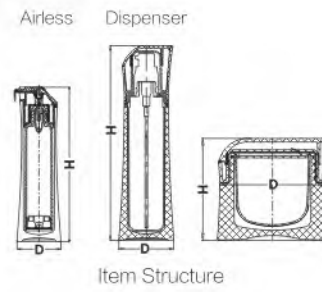

PS/RL Series

细腰膏霜瓶
细腰真空瓶

Item	Capacity	Height(h)	Diameter(d)	Material			
				Actuator	Inner Bottle	Collar	Bottle
Airless Bottle							
RL-15	15ml	104	47				
RL-30	30ml	130	47	PP	PP	ABS	Acrylic
RL-50	50ml	167	47				
RL-100	100ml	185	52	Cap:ABS			
Cream Jar							
				Cap	Inner Cap/Jar	Disc	Jar
PS-30	30g	54	62	ABS	ABS/PP	PE	Acrylic
PS-50	50g	62	69				

PX/QJ Series

六角膏霜瓶
六角乳液瓶

Item	Capacity	Height(h)	Diameter(d)	Material			
				Lid/Actuator	Inner Bottle	Collar	Bottle
Lotion Bottle							
QJ-30	30ml	143	39.5				
QJ-50	50ml	173	47.5	ABS	PETG	ABS	Acrylic
QJ-100	100ml	200	51.5				
Cream Jar							
				Lid	Inner Cap/Jar	Disc	Jar
PX-30	30g	53	76	ABS	PP	PE	Acrylic
PX-50	50g	56.5	83				

PT/QH Series

亚克力盖细腰膏霜瓶
细腰乳液瓶

Item	Capacity	Height(h)	Diameter(d)	Material			
				Lid	Inner Bottle	Collar/Base	Bottle
Lotion Bottle							
QH-15	15ml	126	41				
QH-30	30ml	145	41	Acrylic	PP	ABS	Acrylic
QH-50	50ml	165	45				
QH-100	100ml	187	52				
Cream Jar							
				Cap	Inner Cap/Jar	Disc	Jar
PT-30	30g	54	64	Acrylic	ABS/PP	PE	Acrylic
PT-50	50g	62	70				

PY/QK Series

裙边膏霜瓶
裙边乳液瓶

Item	Capacity	Height(h)	Diameter(d)	Material			
				Lid	Inner Bottle	Collar	Bottle
Lotion Bottle							
QK-50	50ml	153.5	56	Acrylic	PETG	ABS	Acrylic
Cream Jar							
				Lid	Inner Cap/Jar	Disc	Jar
PY-50	50g	60.5	78.5	Acrylic	PP	PE	Acrylic