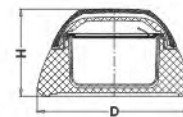

Item	Capacity	Height(h)	Diameter(d)	Material			
				Cap	Inner Cap/Jar	Disc	Jar
Domed Acrylic Jar							
PK-15	15g	38.5	67				
PK-30	30g	46.5	78	Acrylic	ABS/PP	PE	Acrylic
PK-50	50g	51	91				

Item Structure