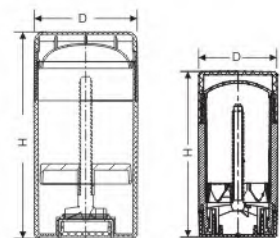

Item Structure

Deodorant/Sunscreen Stick
香体棒/防晒棒

DC Series-AS Material

圓形香体棒 (AS材质)

Item	Capacity	Height(h)	Diameter(d)	Material					
				Cap	Inner Cap	Insert	Screw rod	Bottle	Bottom Cap
DC-6	6ml	51	24.2		PP				
DC-15	15ml	71	29						
DC-30	30ml	76	37.5	AS	PETG	PP	PP	AS	AS
DC-50	50ml	89	43						
DC-75(A)	75ml	101.5	49						
DC-75(B)	75ml	101.5	49		PP				

Item Structure

DC Series-PP Material

圆形香体棒 (PP材质)

Item	Capacity	Height(h)	Diameter(d)	Material				
				Cap	Insert	Screw rod	Bottle	Bottom Cap
Round Deodorant Containers								
DC-30	30ml	76	37.5					
DC-50	50ml	89	43	PP	PP	PP	PP	PP
DC-75	75ml	101.5	49					
DC-90	90ml	114	49					