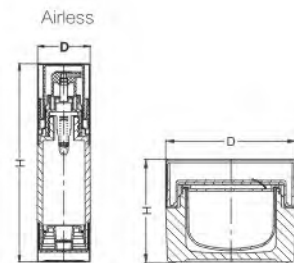

Item Structure